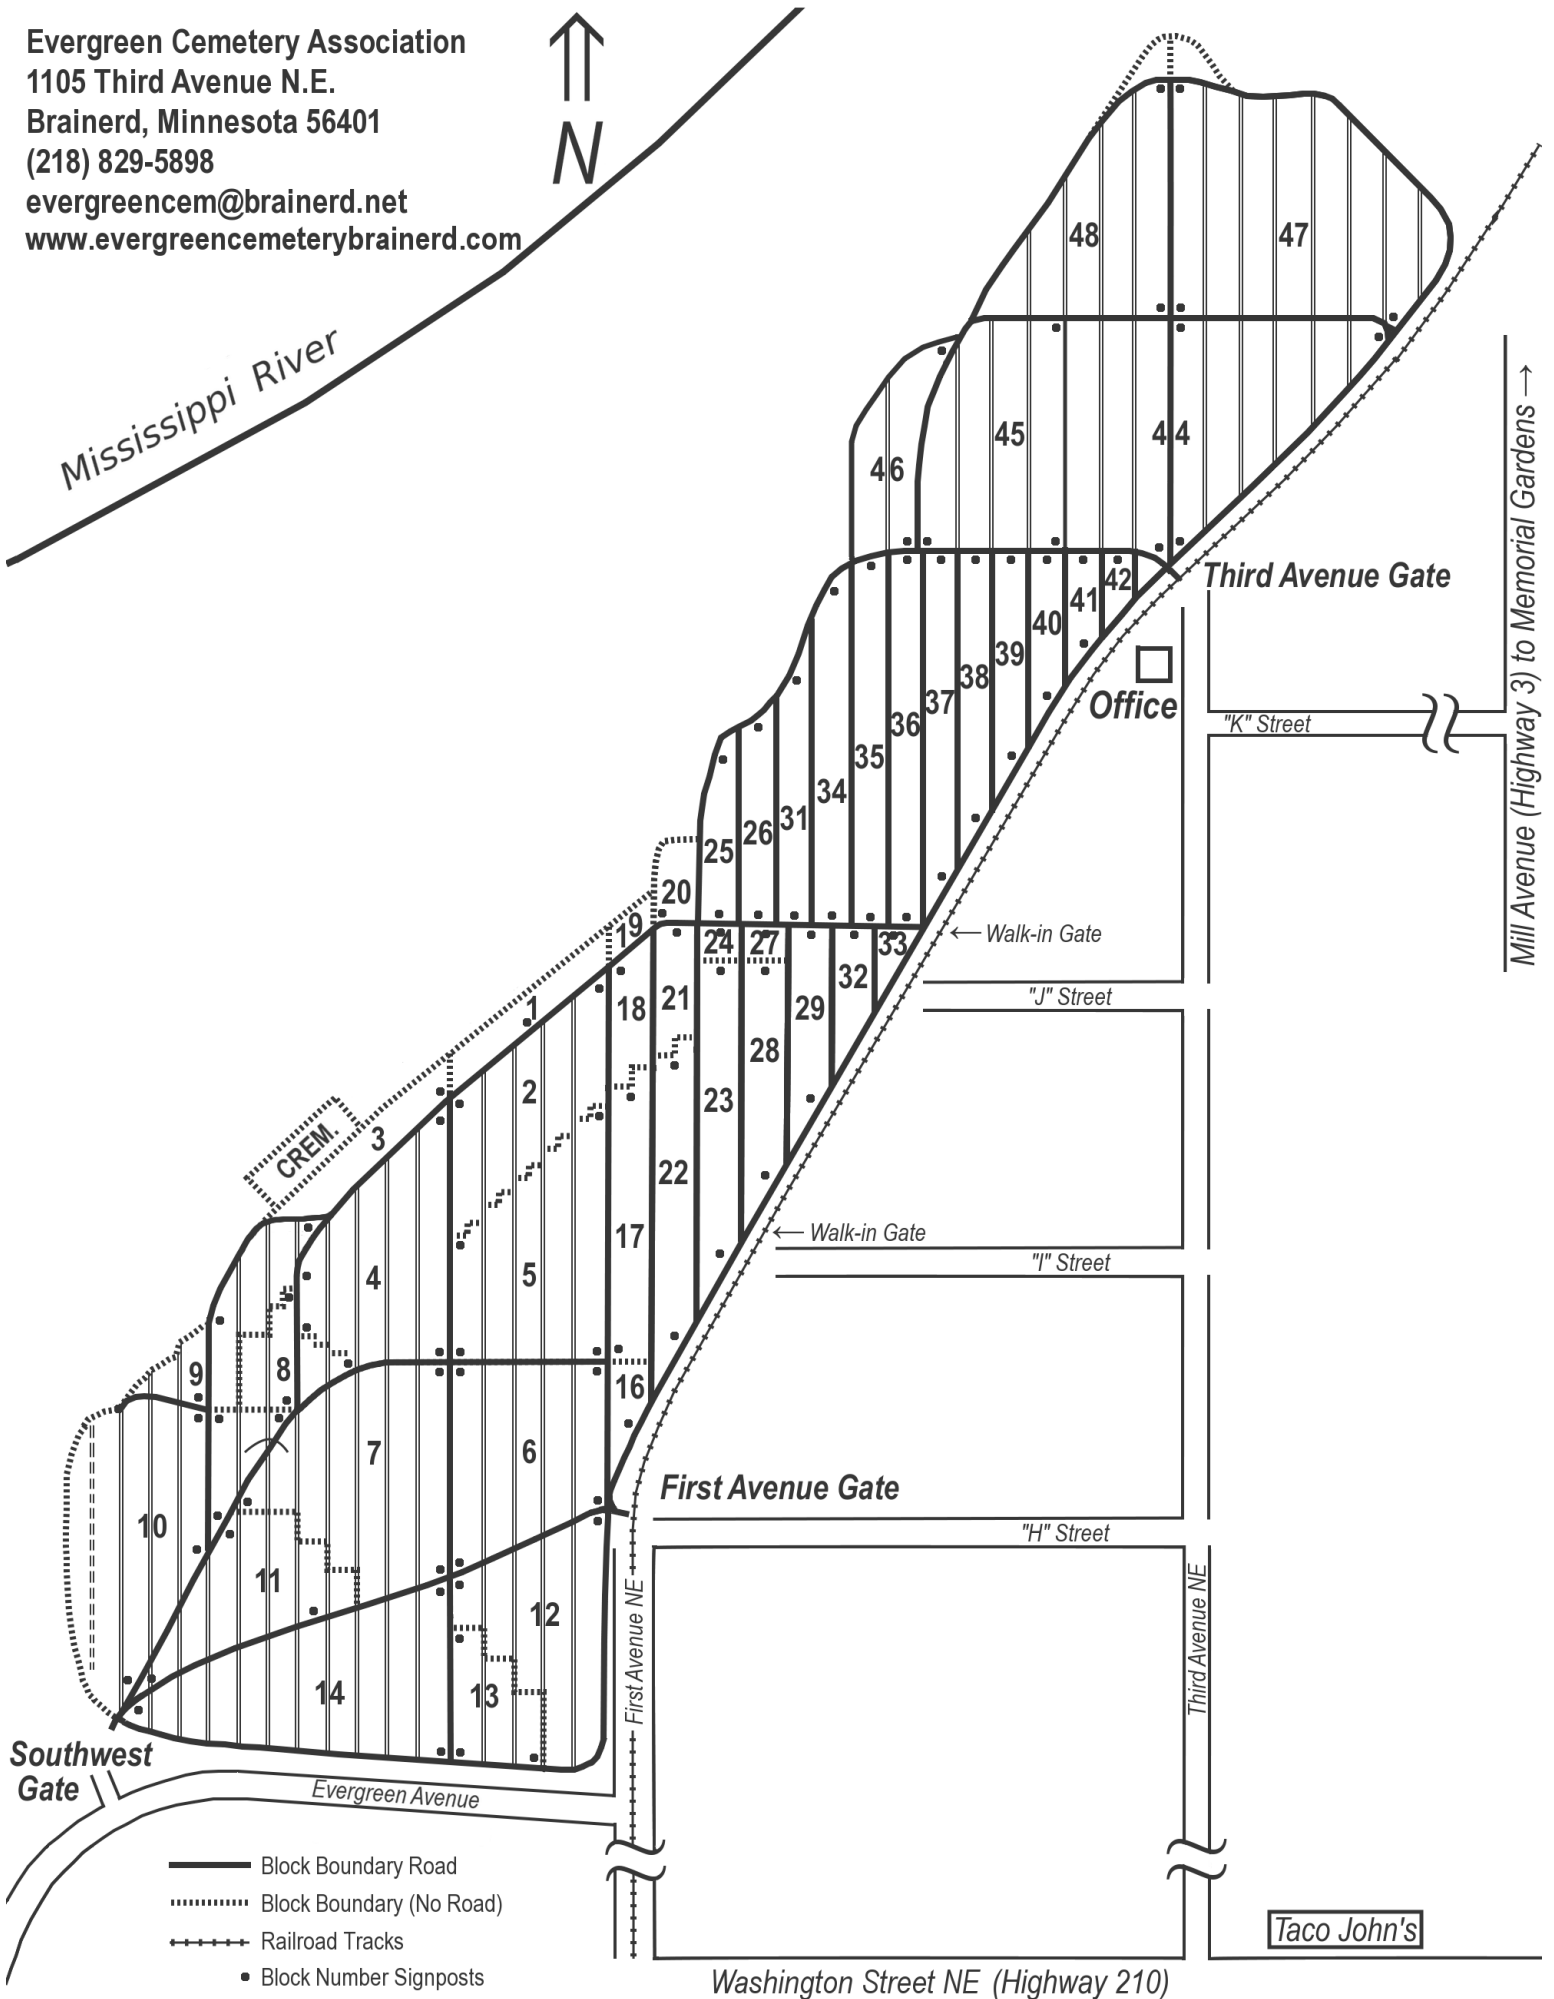

Evergreen Cemetery Association  
 1105 Third Avenue N.E.  
 Brainerd, Minnesota 56401  
 (218) 829-5898  
 evergreencem@brainerd.net  
 www.evergreencemeterybrainerd.com

- Block Boundary Road
- ..... Block Boundary (No Road)
- ++++ Railroad Tracks
- Block Number Signposts

Taco John's

Washington Street NE (Highway 210)

Mill Avenue (Highway 3) to Memorial Gardens →