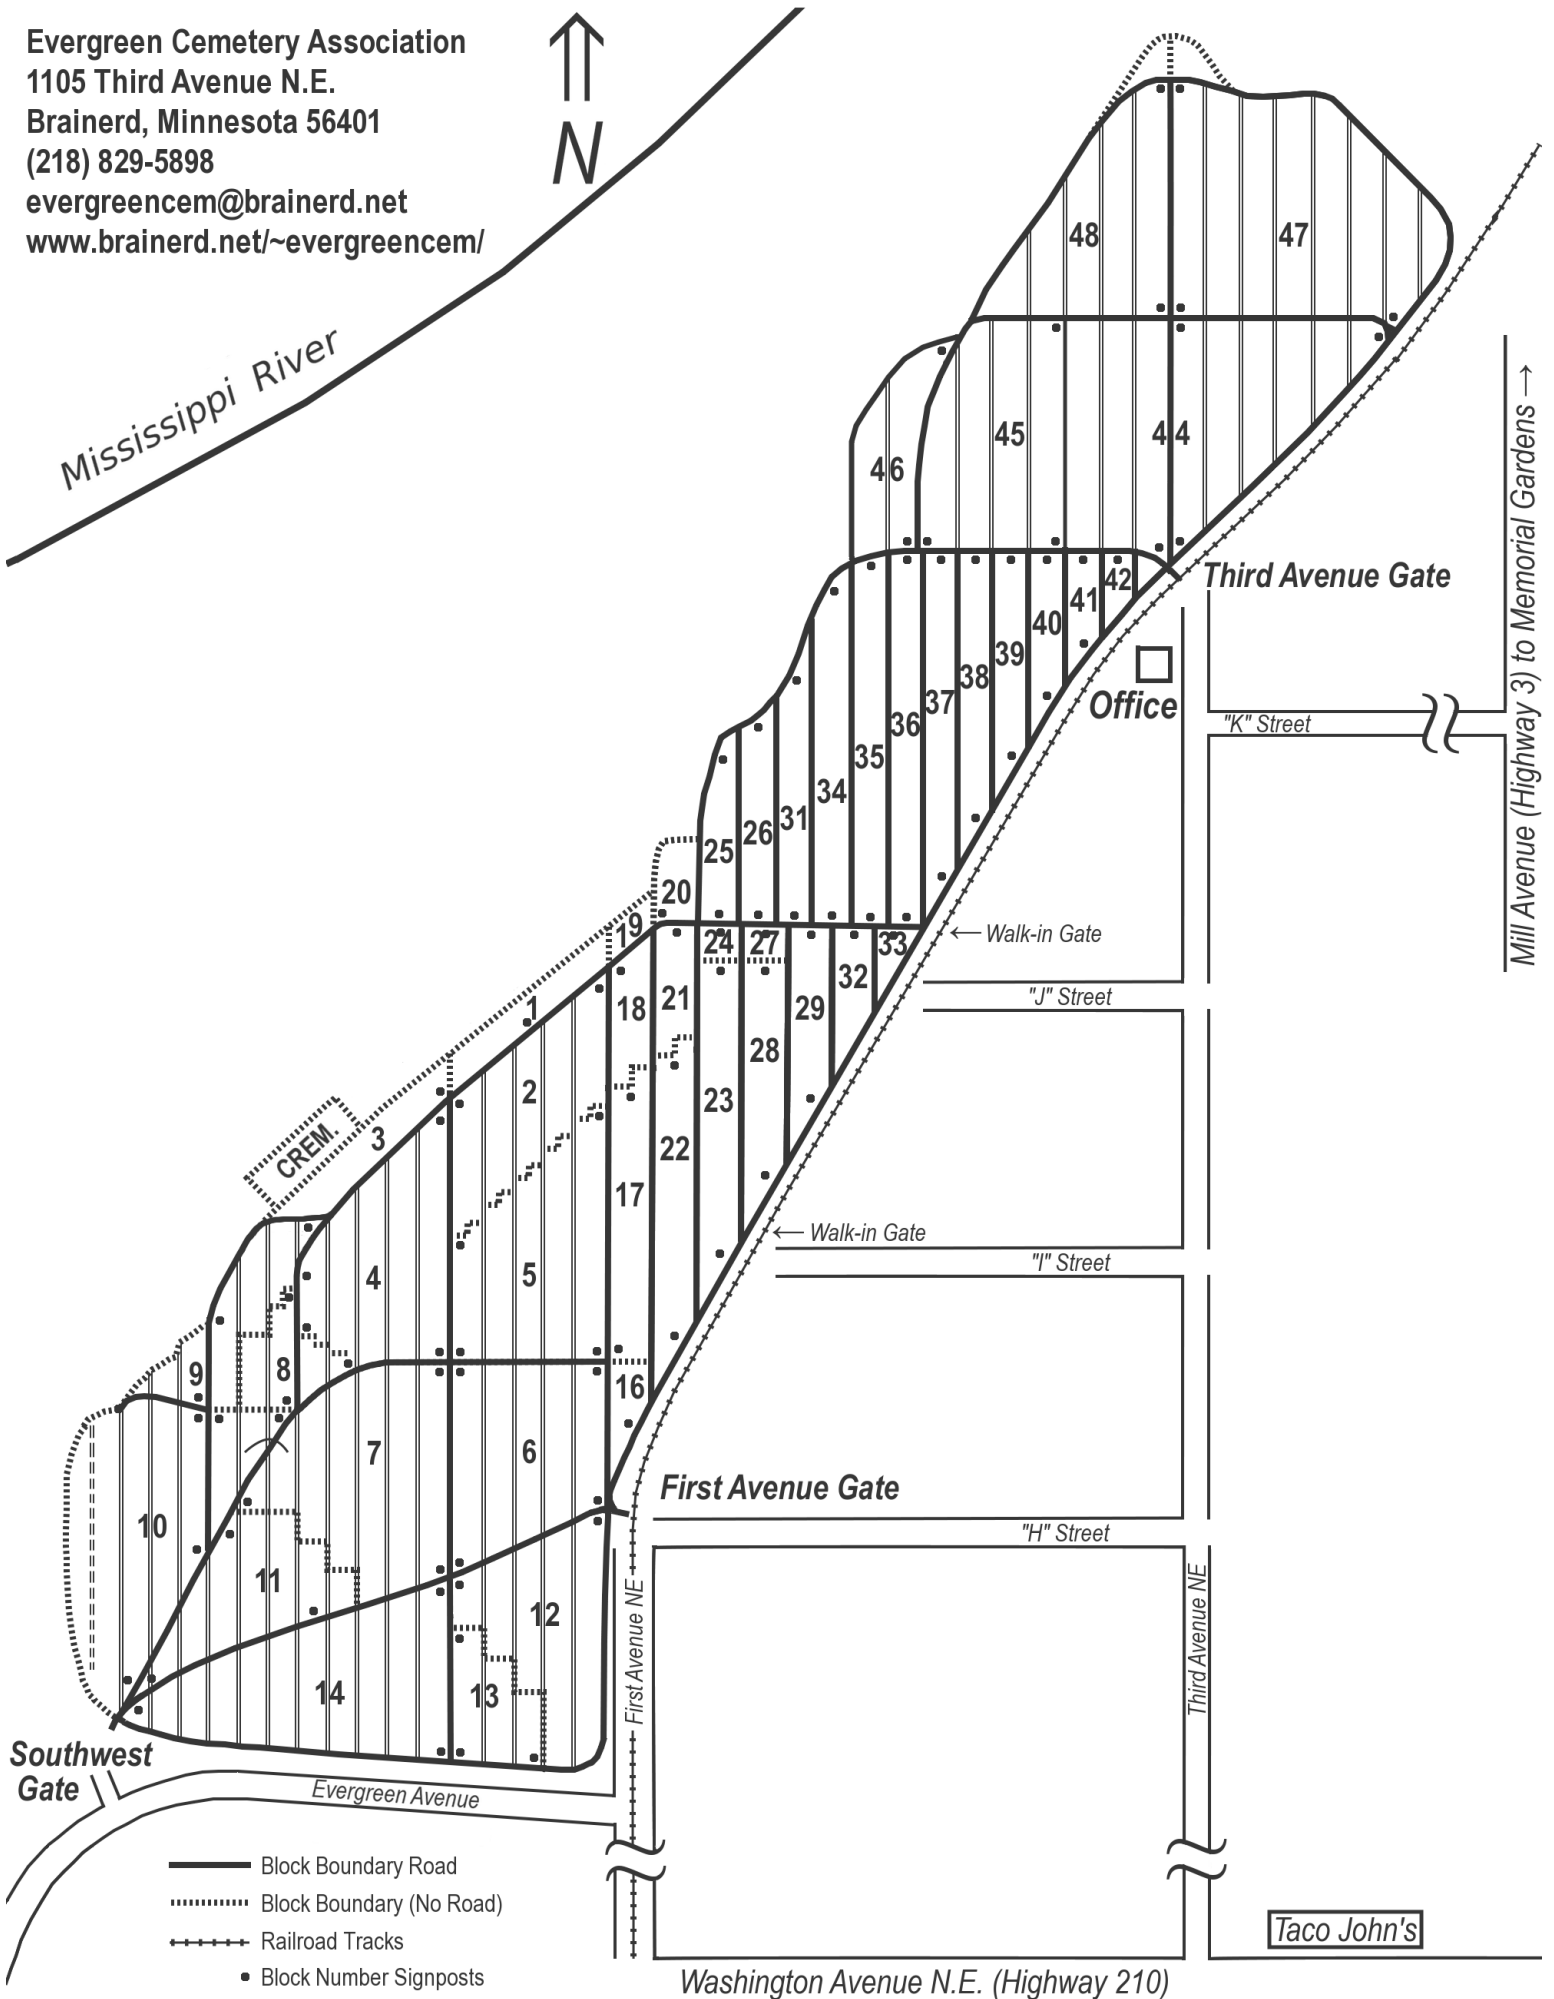

Evergreen Cemetery Association
 1105 Third Avenue N.E.
 Brainerd, Minnesota 56401
 (218) 829-5898
 evergreencem@brainerd.net
 www.brainerd.net/~evergreencem/

- Block Boundary Road
- Block Boundary (No Road)
- +—+— Railroad Tracks
- Block Number Signposts

Washington Avenue N.E. (Highway 210)

Taco John's

Mill Avenue (Highway 3) to Memorial Gardens →