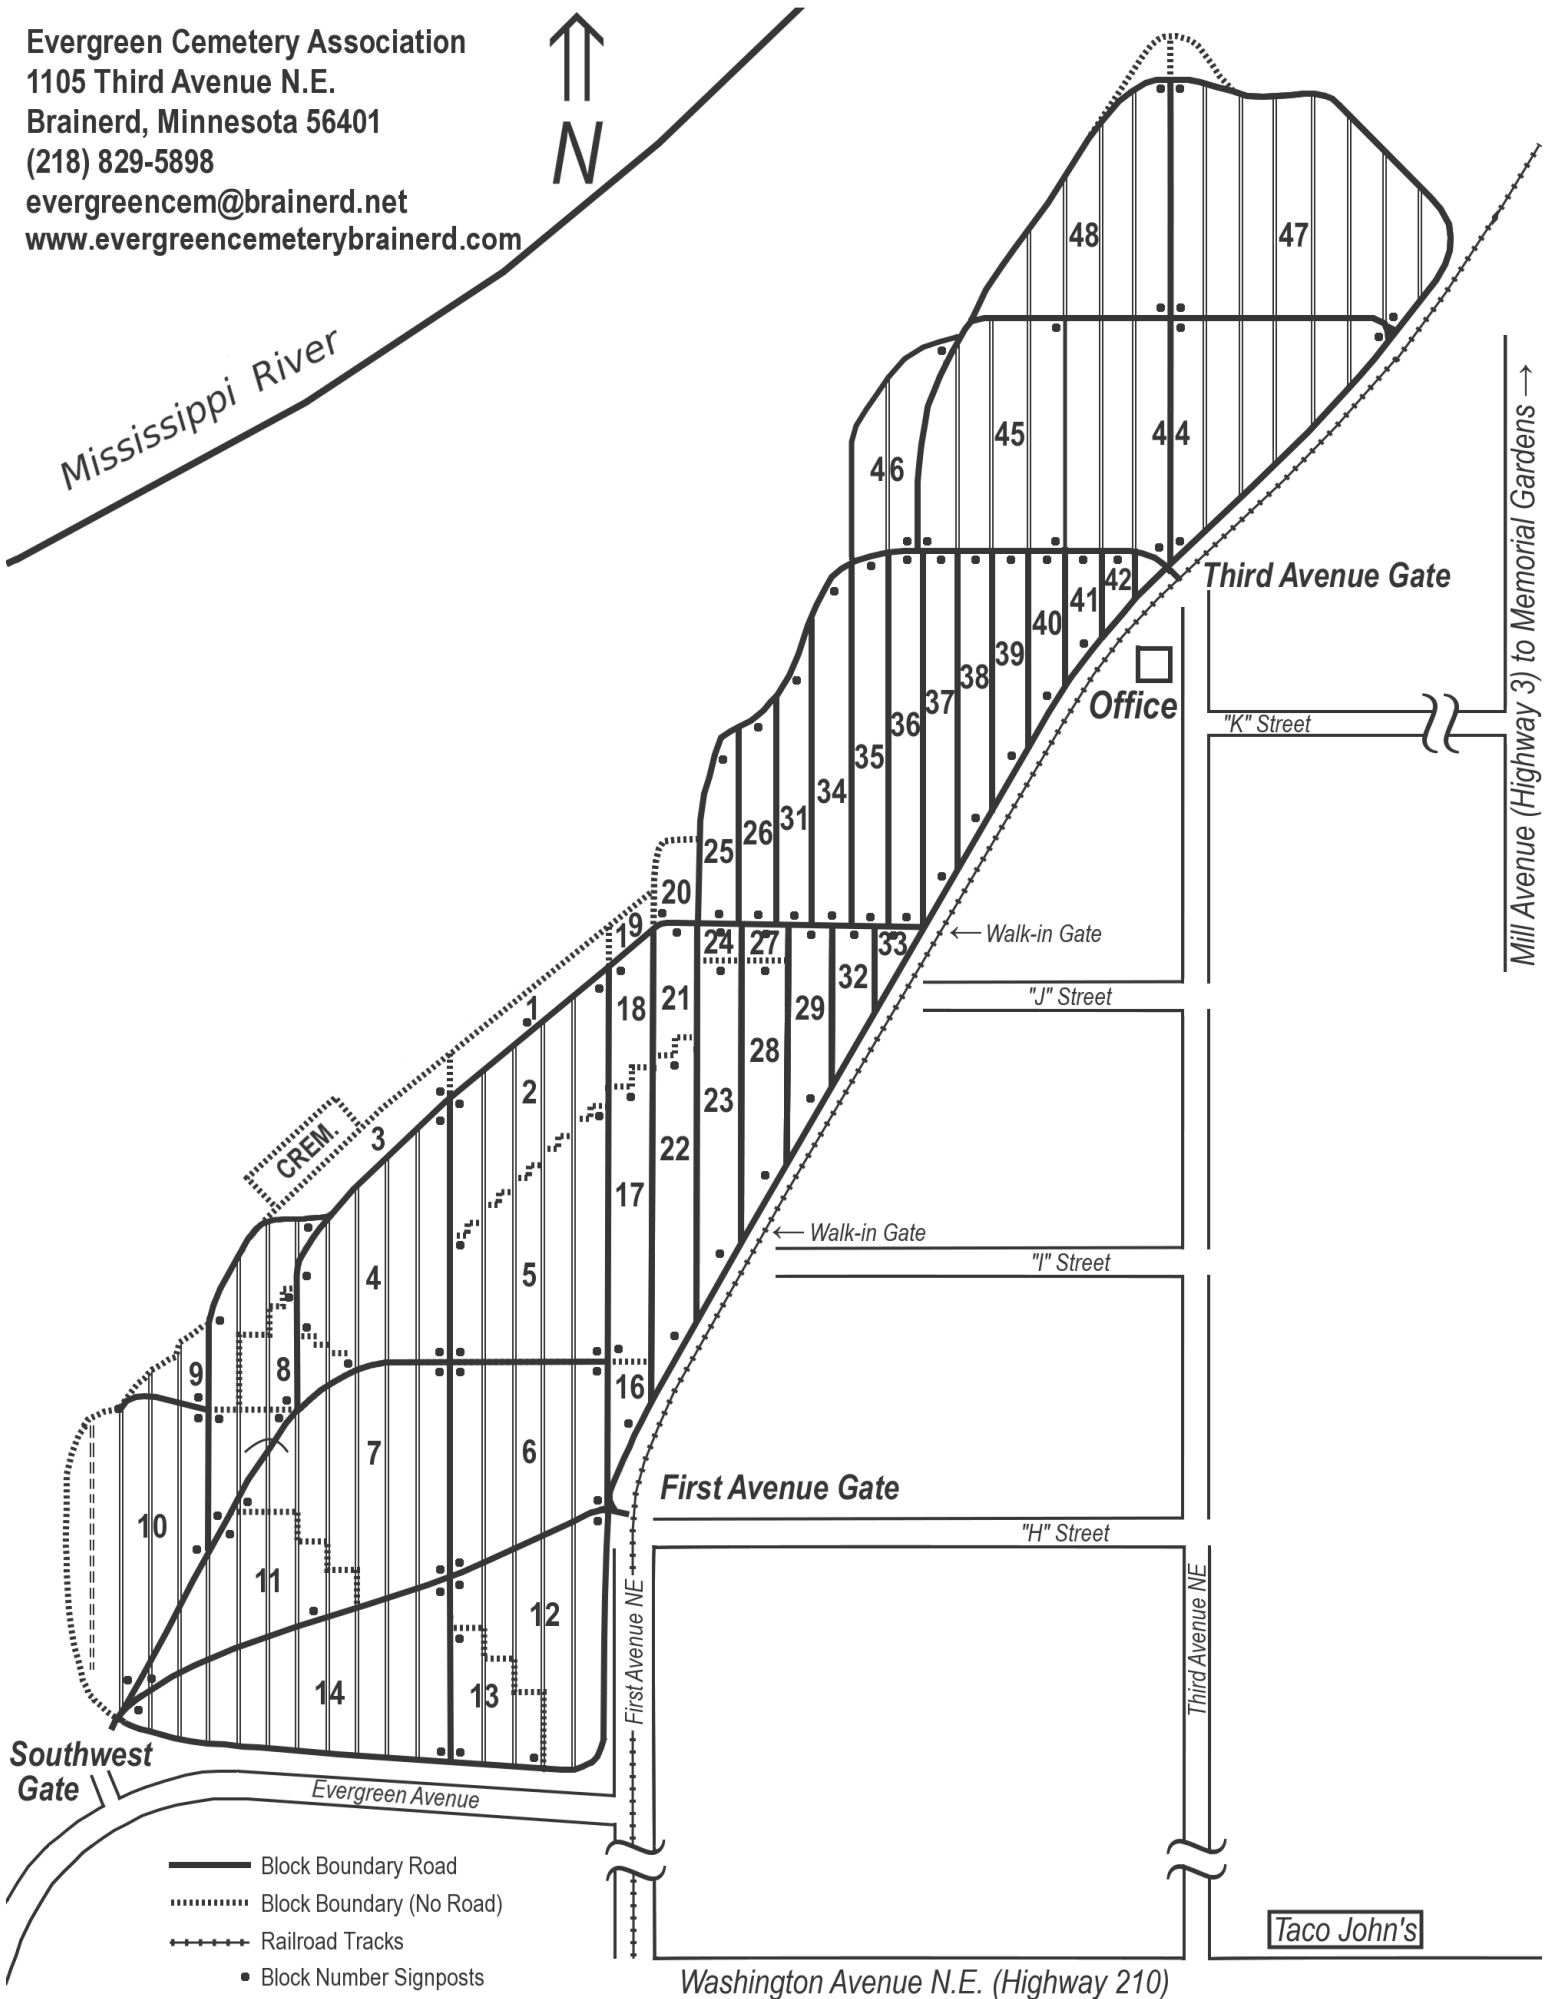

Evergreen Cemetery Association
 1105 Third Avenue N.E.
 Brainerd, Minnesota 56401
 (218) 829-5898
 evergreencem@brainerd.net
 www.evergreencemeterybrainerd.com

- Block Boundary Road
- Block Boundary (No Road)
- +—+— Railroad Tracks
- Block Number Signposts

Washington Avenue N.E. (Highway 210)

Taco John's